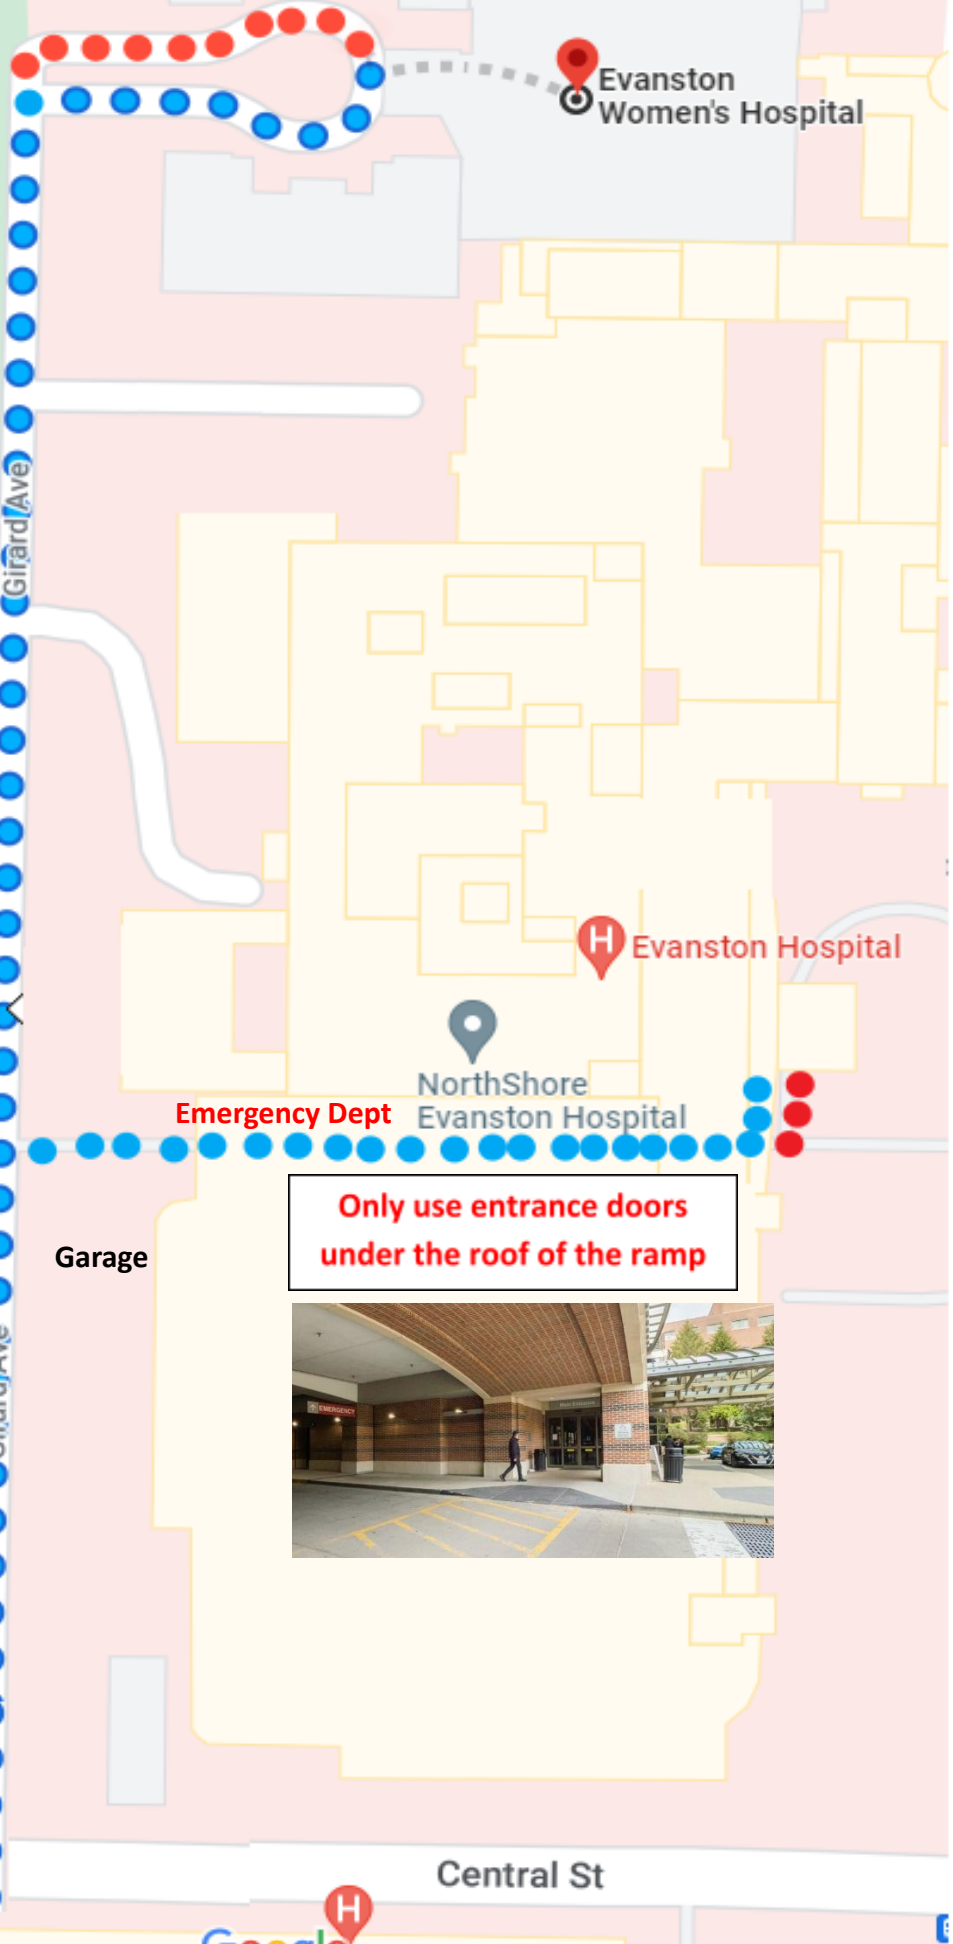

Red dots are not under the eiruv

Ramp

Emergency Dept

Only use entrance doors under the roof of the ramp

Garage

Central St